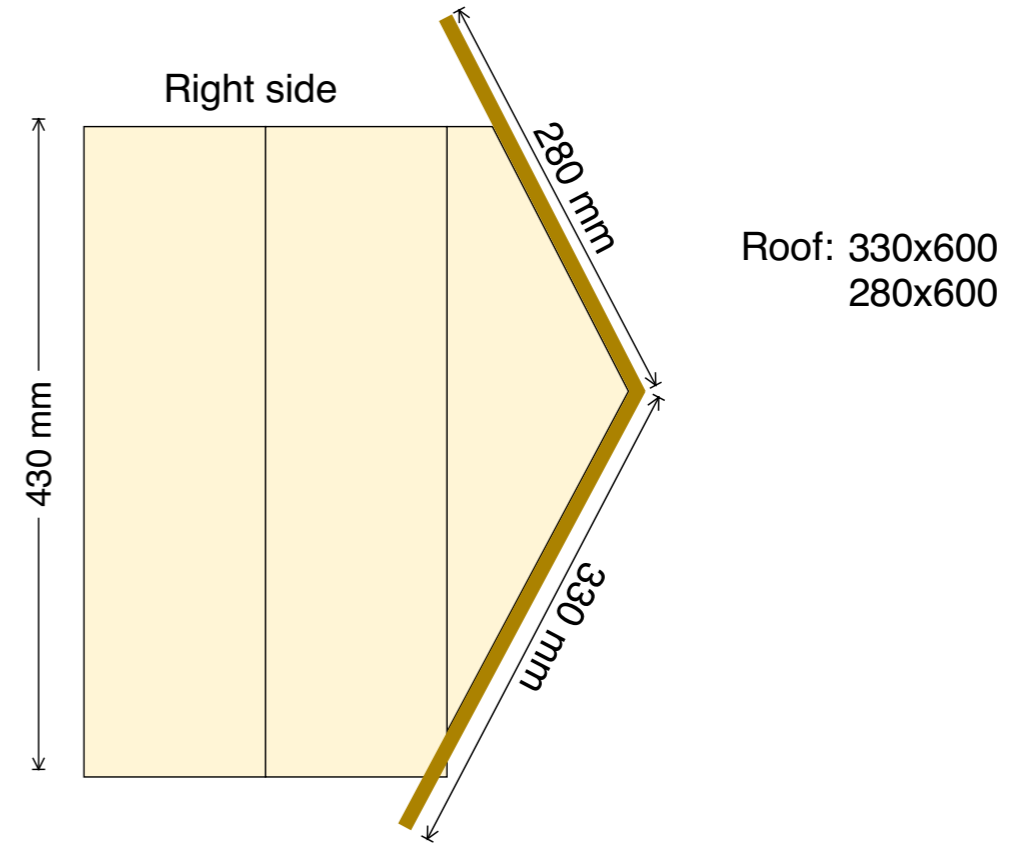

HEDGEHOG HOUSE

©2019 STEVEN ROBERTSON

Back Panel

Left side

Right side

Base

Front

Tunnel side

Tunnel top